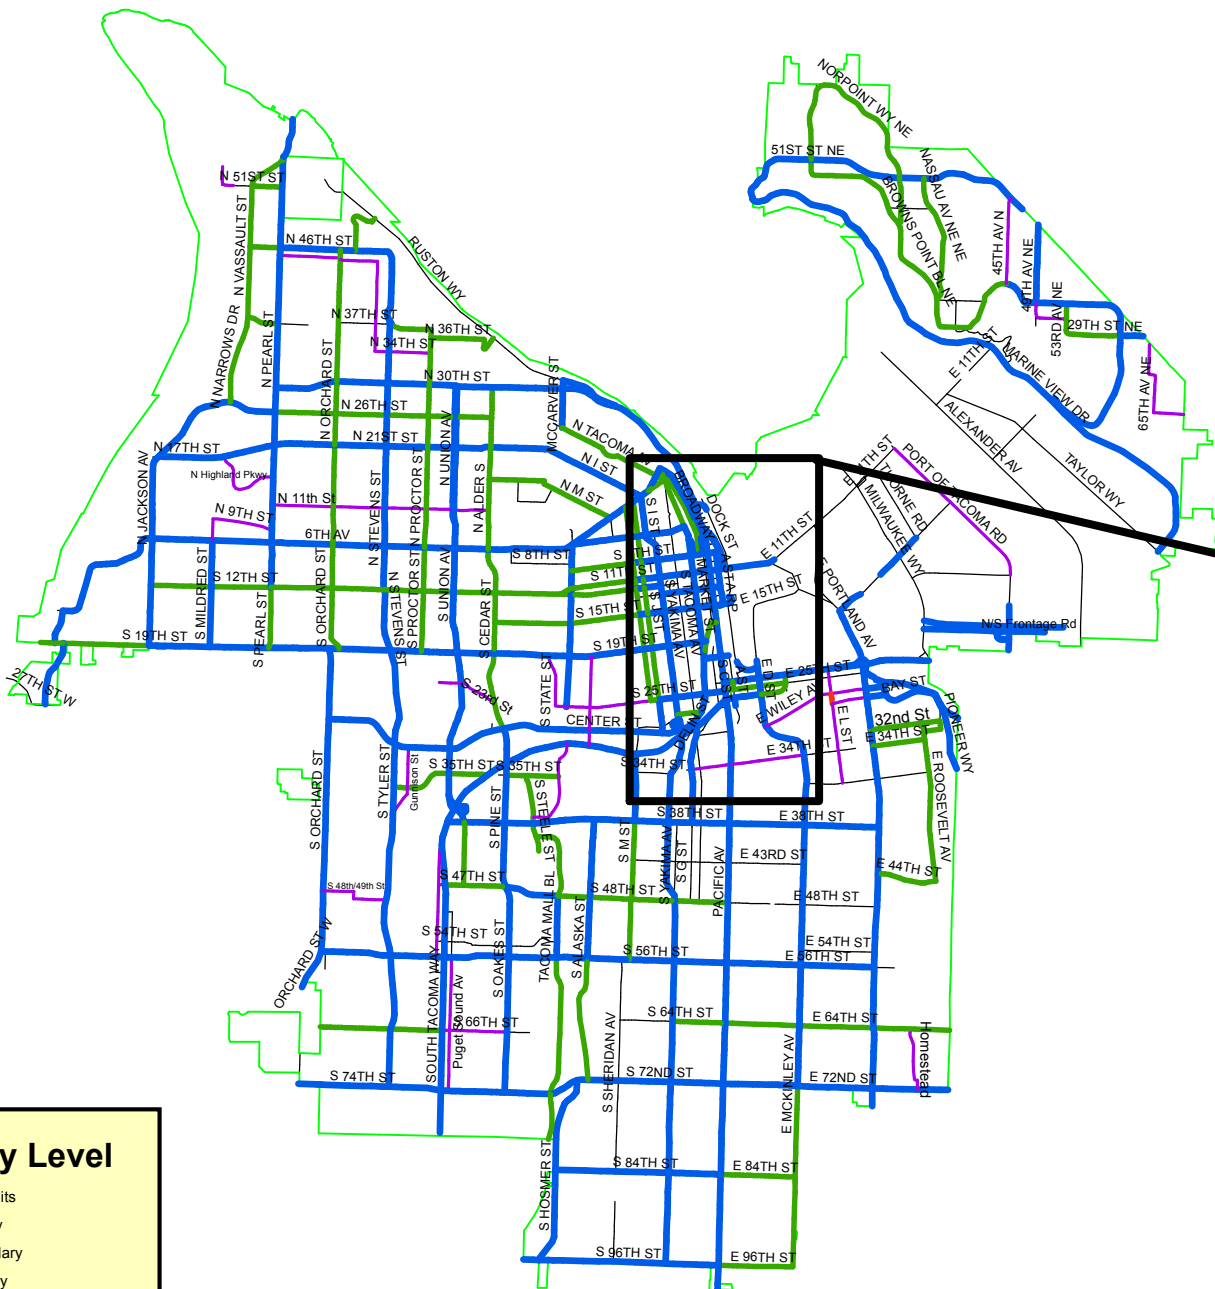

# City of Tacoma - Snow Routes

**Priority Level**

- City Limits
- Primary
- Secondary
- Auxiliary
- Closed/Under Construction
- Arterials (No Service)