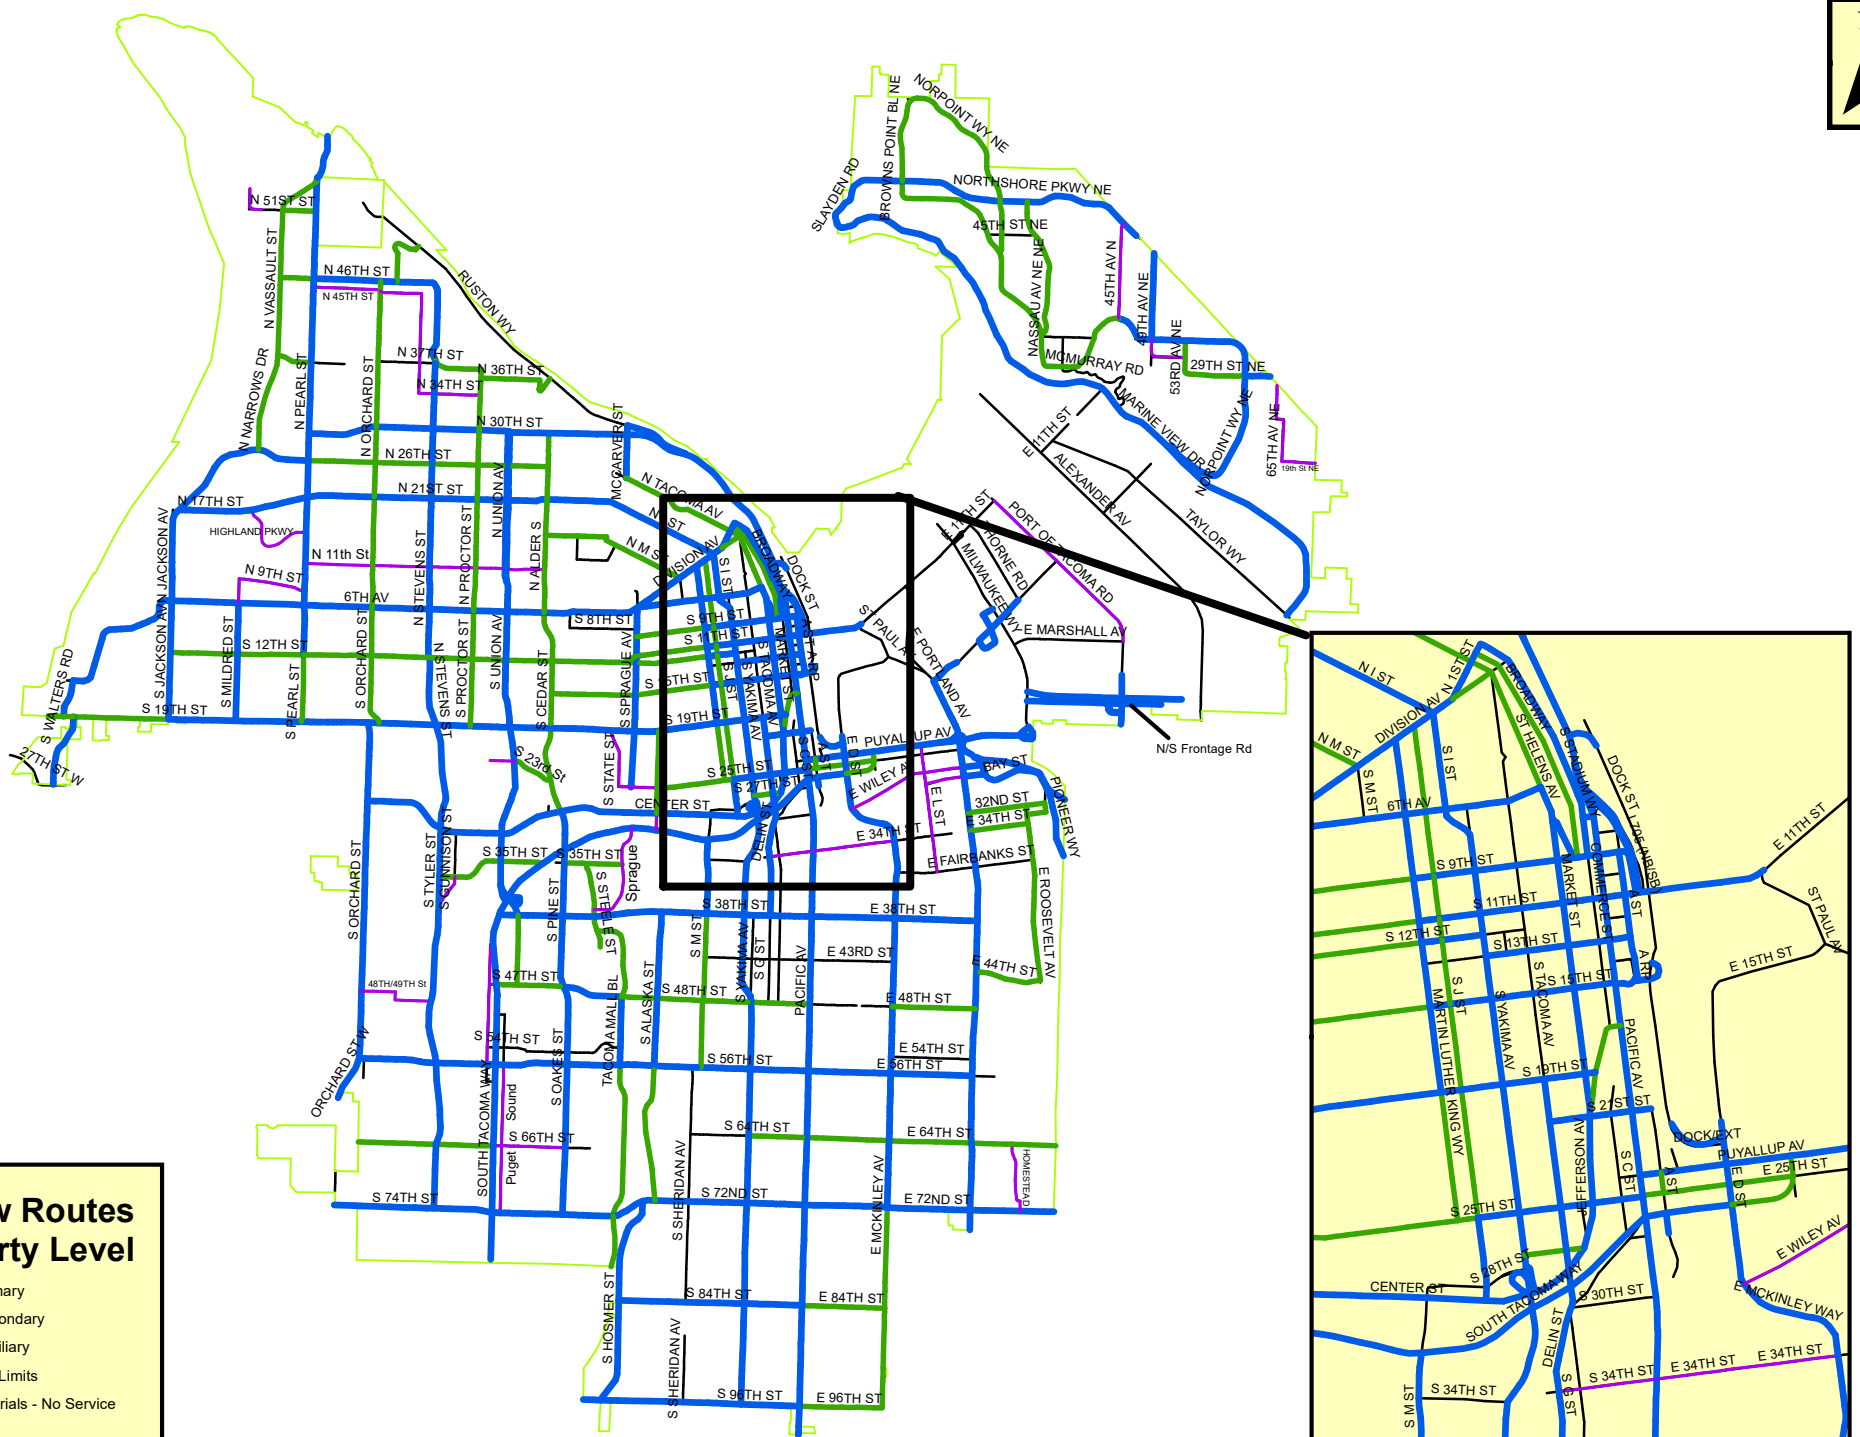

City of Tacoma - Snow Routes

Snow Routes Priority Level

- Primary
- Secondary
- Auxiliary
- City Limits
- Arterials - No Service