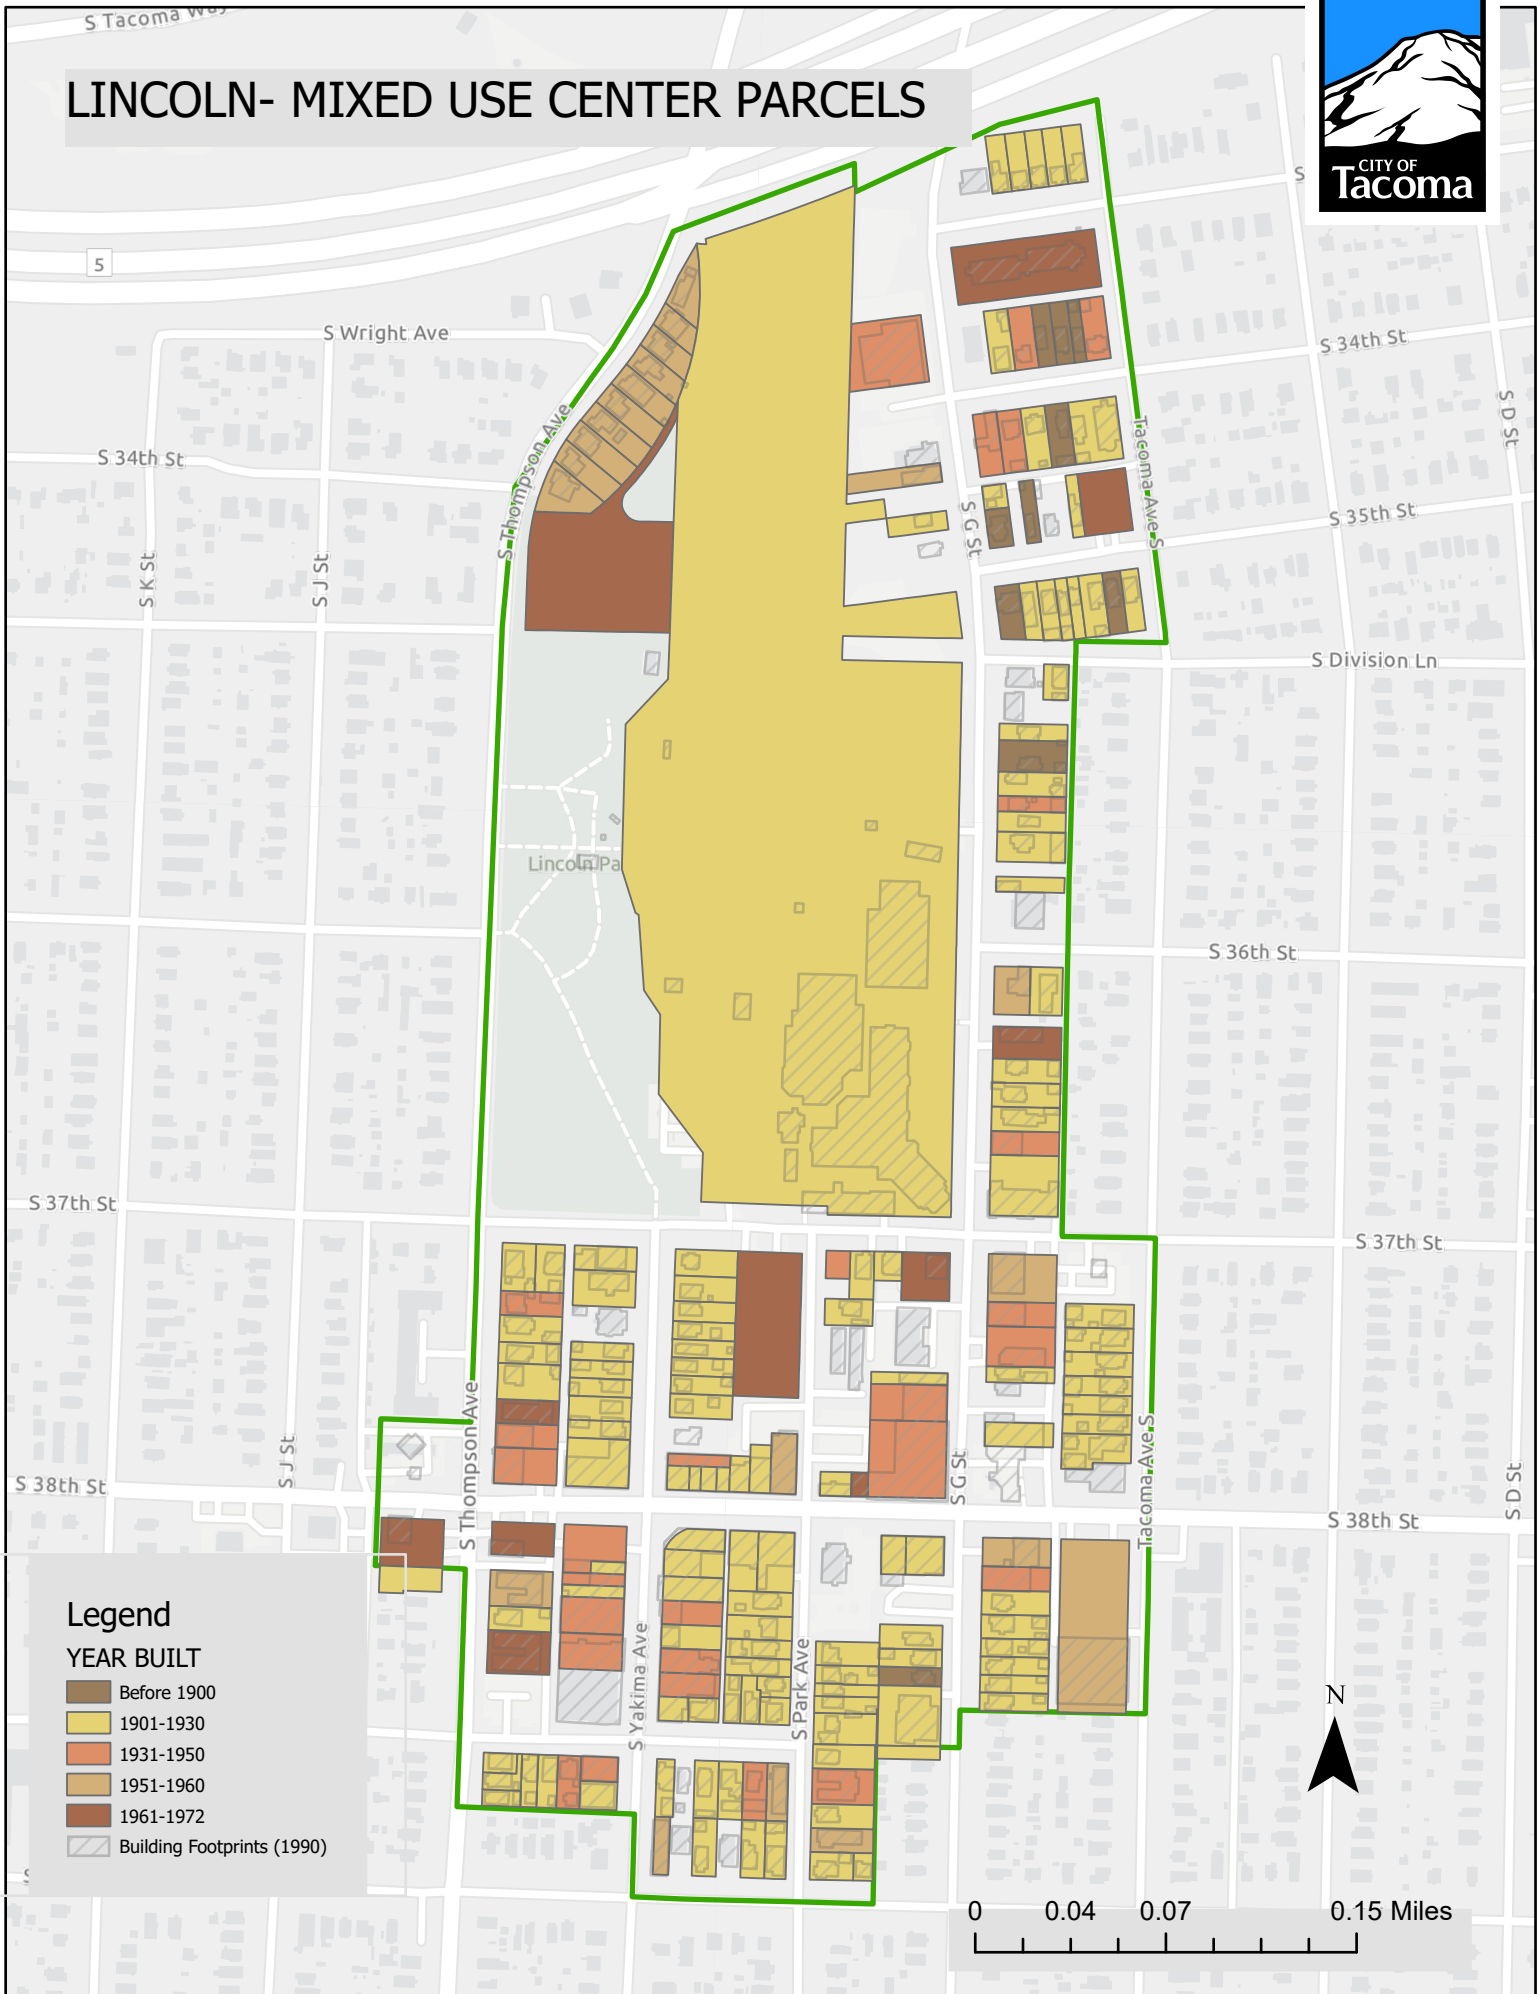

LINCOLN- MIXED USE CENTER PARCELS

Legend

YEAR BUILT

- Before 1900
- 1901-1930
- 1931-1950
- 1951-1960
- 1961-1972
- Building Footprints (1990)